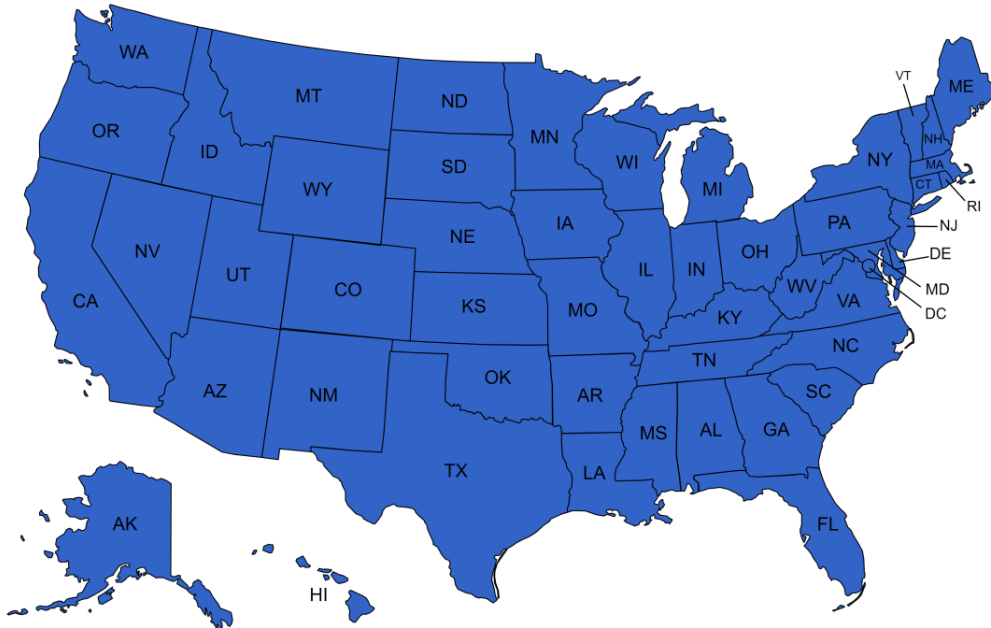

Fusion Connect Strategic Alliance Team

Jeff Winnett
VP, Global Channel Sales
jeff.winnett@fusionconnect.com
(216) 214-1983

Shelby Cooper
VP, Strategic Sales
shelby.cooper@fusionconnect.com
(720) 938-4902

Kyle Nisenson
Director, Strategic Alliances
kyle.Nisenson@fusionconnect.com
(303) 588-8516

Reid Schmitt
Senior Director, Strategic Channel Sales
reid.Schmitt@fusionconnect.com
(480)203-8330

Samantha Batzel
Strategic Sales Manager
samantha.batzel@fusionconnect.com
(513) 809-1918

Bob White
Strategic Sales Manager
robert.white@fusionconnect.com
(603) 451-1518