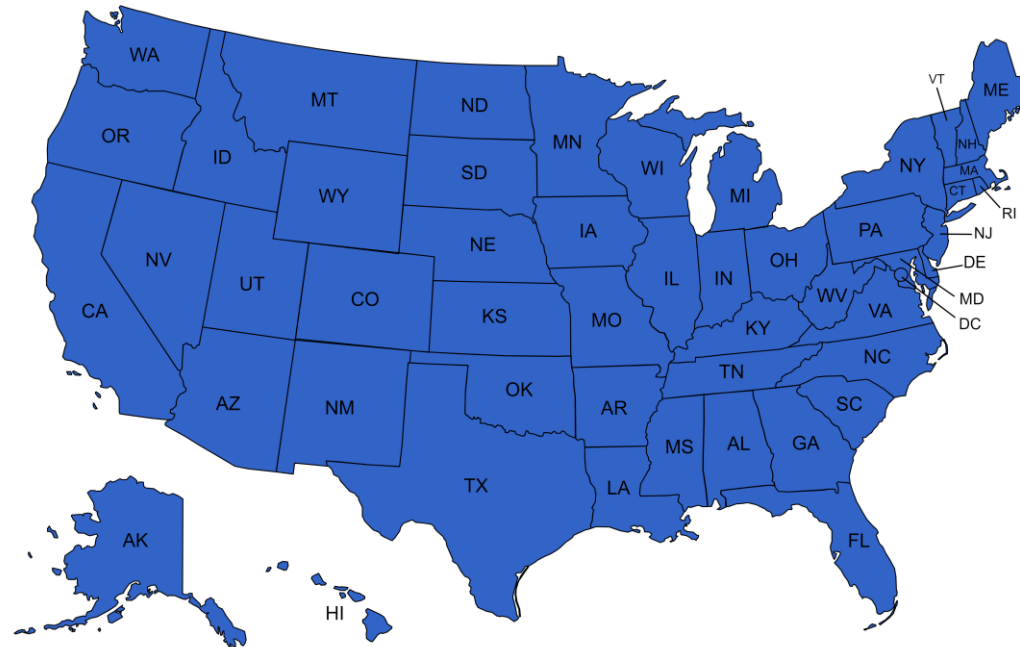

Fusion Connect Channel Support Team

Terry Corder
VP, Cloud Solutions
terry.corder@fusionconnect.com
(502) 213-7727

Staci Corbett
Senior Manager, Channel Marketing
staci.corbett@fusionconnect.com
(470) 222-2856

Jennifer Redmond
Director, Sales Operations
jennifer.redmond@fusionconnect.com
(812) 542-5698

Solutions Engineering

Jorge Rosado
Principal Cloud Solutions Architect
jorge.rosado@fusionconnect.com
(404) 442-0711

Matt Purcell
Principal Cloud Solutions Architect
matthew.purcell@fusionconnect.com
(470) 719-0247

Jace Shadow
Sr. Cloud Solutions Architect
jace.shadow@fusionconnect.com
(470) 857-7062

Andrew McManus
Microsoft Overlay Engineer
andrew.mcmanus@fusionconnect.com
(636) 634-1175

Channel Operations

Holly Hanners
Partner Experience and Support
holly.hanners@fusionconnect.com
(706) 590-1011

Jessica Brown
Channel Support Administrator
channelsupport@fusionconnect.com
(925) 201-2569

Sales.Support@fusionconnect.com – For trouble ticket assistance, order status updates, billing inquiries, escalation requests, and commission inquiries
Channelsupport@fusionconnect.com – For TSD reporting, new partner registration, contract inquiries, general channel program assistance
Channelquotes@fusionconnect.com – For partner quotes