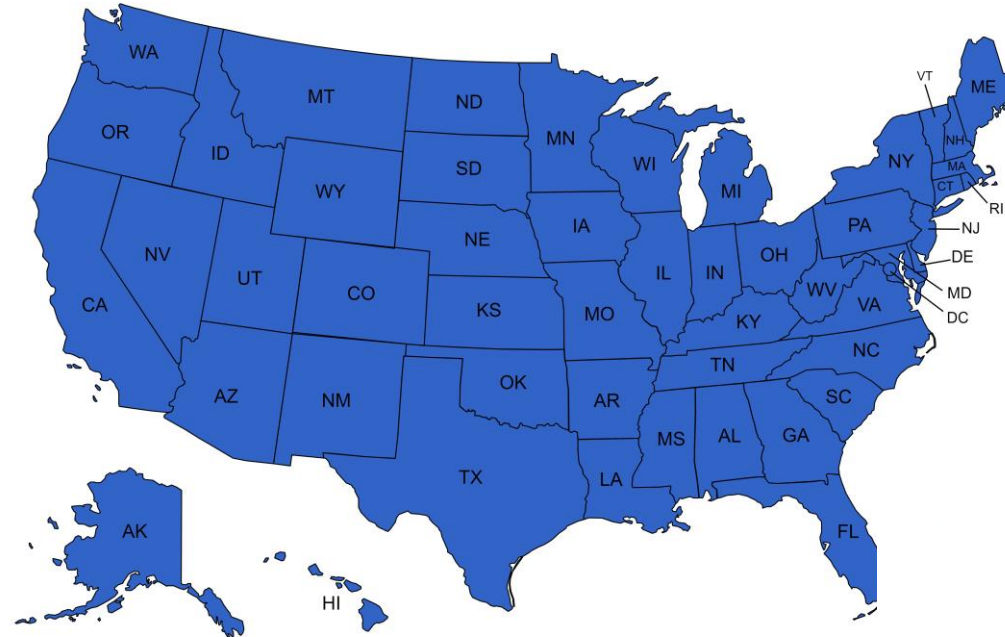

Fusion Connect Channel Sales Team

Jeff Winnett
VP, Global Channel Sales
jeff.winnett@fusionconnect.com
(216) 214-1983

Annie Dempsey
AVP, North America Channel Sales
annie.dempsey@fusionconnect.com
(703) 587-3642

Open
Senior Channel Manager

Thomas Sprinkle
Senior Channel Manager
California-AZ
thomas.sprinkle@fusionconnect.com
(760) 351-6664

Troy Moore
Channel Manager
CO-OK-KS-UT
troy.moore@fusionconnect.com
(303) 276-8477

Tim Channing
Senior Channel Manager
WA-OR-ID-MT
tim.channing@fusionconnect.com
(470) 857-8064

Joseph Ciofalo
Channel Manager
AR-LA-MO-TX-NE-WY-NM
joseph.ciofalo@fusionconnect.com
(945)207-7567

Kyle Nisenson
Director, Strategic Alliances
kyle.nisenson@fusionconnect.com
(303) 588-8516

Walt Daumler
TSD Alliance Manager
walt.daumler@fusionconnect.com
(983) 444-1875

Ashley Cole
Senior Channel Manager
MS-AL-GA-FL
ashley.cole@fusionconnect.com
(404) 680-5784

Open
Channel Manager

Jason Ruth
Senior Channel Manager
PA-MD-DC-Northern VA-DE
jason.ruth@fusionconnect.com
(267) 653-6891

Darrin Bryant
Senior Channel Manager
NY/NJ/CT
darrin.bryant@fusionconnect.com
(959) 246-3653

Jim Hendricks
Senior Channel Manager
Southern VA, NC, TN, SC
jim.hendricks@fusionconnect.com
(470) 706-1586

Mark Phillips
Senior Channel Manager
New England
mark.phillips@fusionconnect.com
(781) 224-7782