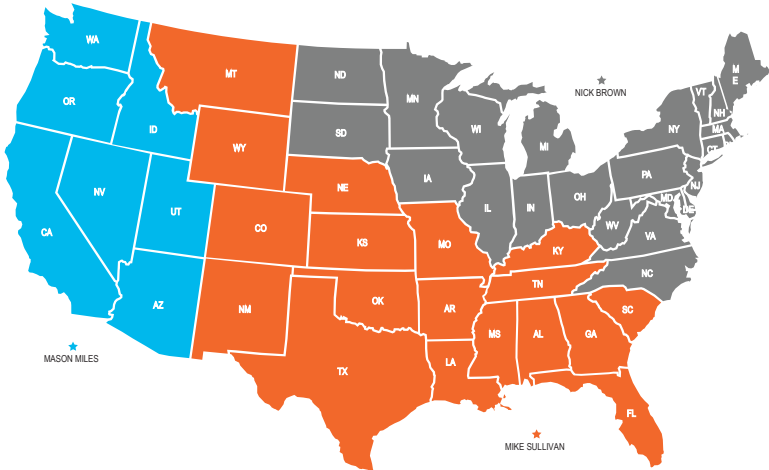

Mason Miles
WEST
Mason.Miles@MegaPath.com
925-271-9338

Jonathan Castaneda
CA
Jonathan.Castaneda@MegaPath.com
925-201-2604

George Gumatao
CA
George.Gumatao@MegaPath.com
925-201-2587

Sean Mitchell
ID-OR-WA
Sean.Mitchell@MegaPath.com
206-388-4093

Linda Ormiston
AZ-NV-UT
Linda.Ormiston@MegaPath.com
206-264-7163

Mike Smith
SoCal
Mike.Smith@fusionconnect.com
925-475-9276

Open Position

Mike Sullivan
CENTRAL & SOUTH
Mike.Sullivan@fusionconnect.com
487-256-4444

Charlie Creel
GA-SC
Charlie.Creel@fusionconnect.com
404-602-1989

Chris Frost
KY-MO-TN
Chris.Frost@fusionconnect.com
615-630-7352

Morgan Granfield
OK-TX
Morgan.Granfield@fusionconnect.com
918-655-5927

Jeff Heyd
CO-KS-MT-NE-WY
Jeff.Heyd@fusionconnect.com
770-874-1935

Monika Hopkins
AR-LA-NM-TX
Monika.Hopkins@fusionconnect.com
832-379-2538

Kristina Pagano
AL-FL-MS
Kristina.Pagano@fusionconnect.com
754-269-2257

Nick Brown
MIDWEST & EAST
Nick.Brown@fusionconnect.com
216-245-1494

Bill Alessi
MD-NC-VA-PA
Bill.Alessi@fusionconnect.com
783-657-6584

Mark Andrews
MA-ME-NH-RI-VT
Mark.Andrews@fusionconnect.com
781-501-9200

Jamie Arko
CT-DE-NJ-NY
Jamie.Arko@fusionconnect.com
973-638-2115

Miguel Torres
CT-NY
Miguel.Torres@MegaPath.com
203-999-0352

Roxie Nauman
MN-ND-SD-WI-IA
Roxie.Nauman@fusionconnect.com
952-383-2169

Birch and MegaPath are now Fusion.