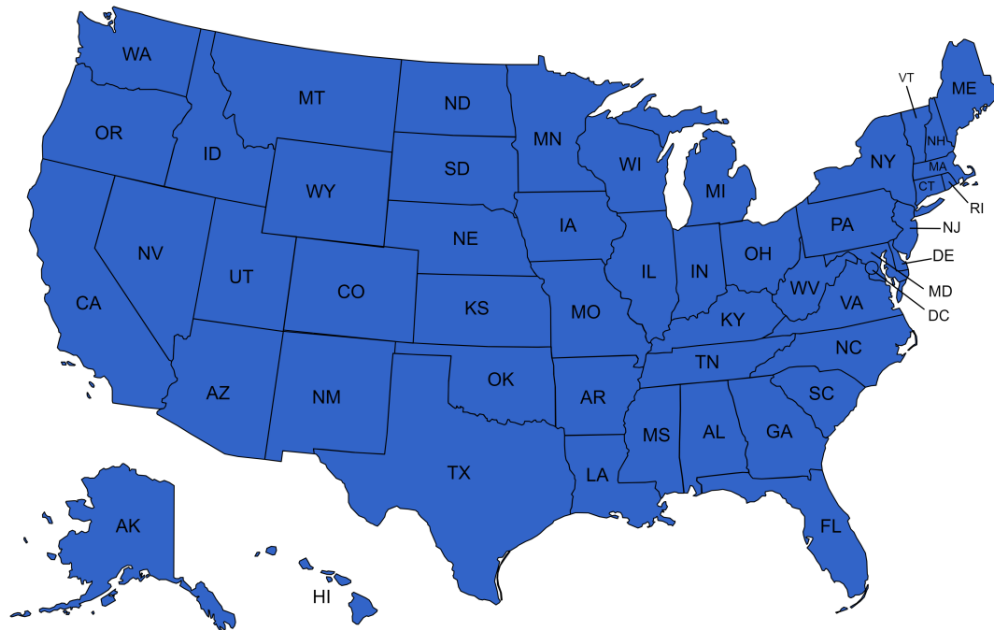

Fusion Connect Strategic Alliance Team

Jeff Winnett
VP, Global Channel Sales
jeff.winnett@fusionconnect.com
(216) 214-1983

Shelby Cooper
VP, Strategic Sales
shelby.cooper@fusionconnect.com
(720) 938-4902

Kyle Nisenson
Director, Strategic Alliances
kyle.Nisenson@fusionconnect.com
(303) 588-8516

Reid Schmitt
Senior Director, Strategic Channel Sales
reid.Schmitt@fusionconnect.com
(480)203-8330

Samantha Batzel
Strategic Sales Manager
samantha.batzel@fusionconnect.com
(513) 809-1918

Bob White
Strategic Sales Manager
robert.white@fusionconnect.com
(603) 451-1518