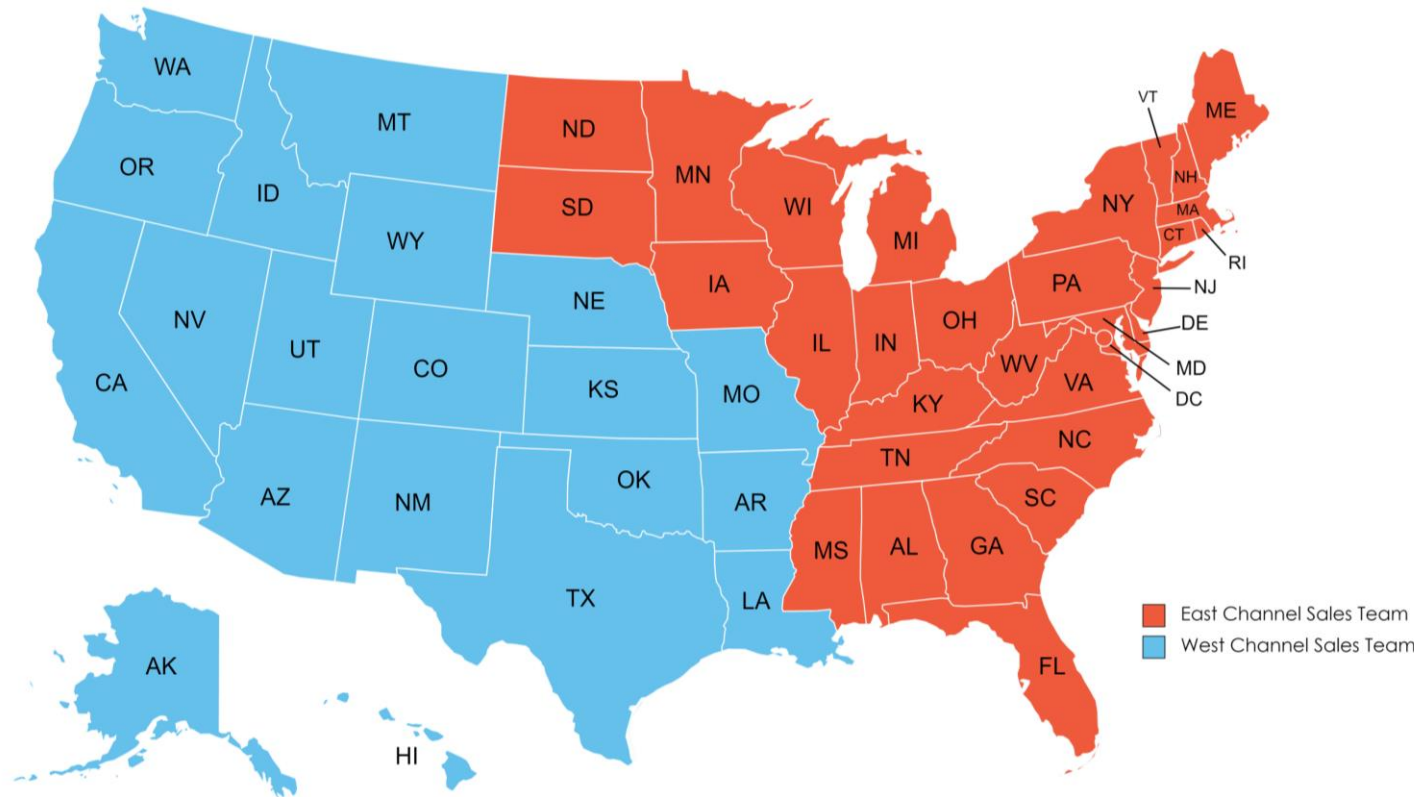

Fusion Connect Channel Sales Team

Shelby Cooper
VP, West Region Channel Sales
shelby.cooper@fusionconnect.com
(720) 938-4902

Kyle Nisenson
National and Strategic Alliance Manager
kyle.nisenson@fusionconnect.com
(303) 588-8516

Annie Dempsey
VP, East Region Channel Sales
annie.dempsey@fusionconnect.com
(703) 587-3642

West Channel Sales Team

Jonathan Castaneda
Senior Channel Manager, Team Lead
NorCal-NV-ID-MT-HI-AK
jonathan.castaneda@fusionconnect.com
(925) 401-3872

Thomas Sprinkle
Senior Channel Manager
SoCal-AZ
thomas.sprinkle@fusionconnect.com
(760) 351-6664

Jaime Zarate
Senior Channel Manager
TX-OK-KS
jaime.zarate@fusionconnect.com
(469) 222-2300

Troy Moore
Channel Manager
UT-CO-WY-NE-NM
troy.moore@fusionconnect.com
(303) 276-8477

Tim Channing
Senior Channel Manager
WA-OR
tim.channing@fusionconnect.com
(470) 857-8064

Joseph Ciofalo
Channel Manager
AR-LO-MO-TX(Houston, San Antonio only)
joseph.ciofalo@fusionconnect.com
(945)207-7567

East Channel Sales Team

Ashley Cole
Senior Channel Manager
TN-MS-AL-GA-NC-SC-FL
ashley.cole@fusionconnect.com
(404) 680-5784

Matt Sharp
Senior Channel Manager
ND-SD-MN-IA-WI-IL
matt.sharp@fusionconnect.com
(630) 808-9877

Kenny Rothfuss
Channel Manager
Upstate NY - wPA
kenny.rothfuss@fusionconnect.com
(585) 313-0173

Bob White
Senior Channel Manager
New England-Mid Atlantic
robert.white@fusionconnect.com
(603) 451-1518

Samantha Batzel
Channel Manager
OH-KY-IN-MI-WV
samantha.batzel@fusionconnect.com
(513)809-1918

Bob Wonderlin
Senior Channel Manager
Metro NY - Long Island - New Jersey - ePA, Delaware
bob.wonderlin@fusionconnect.com
(856)724-4180