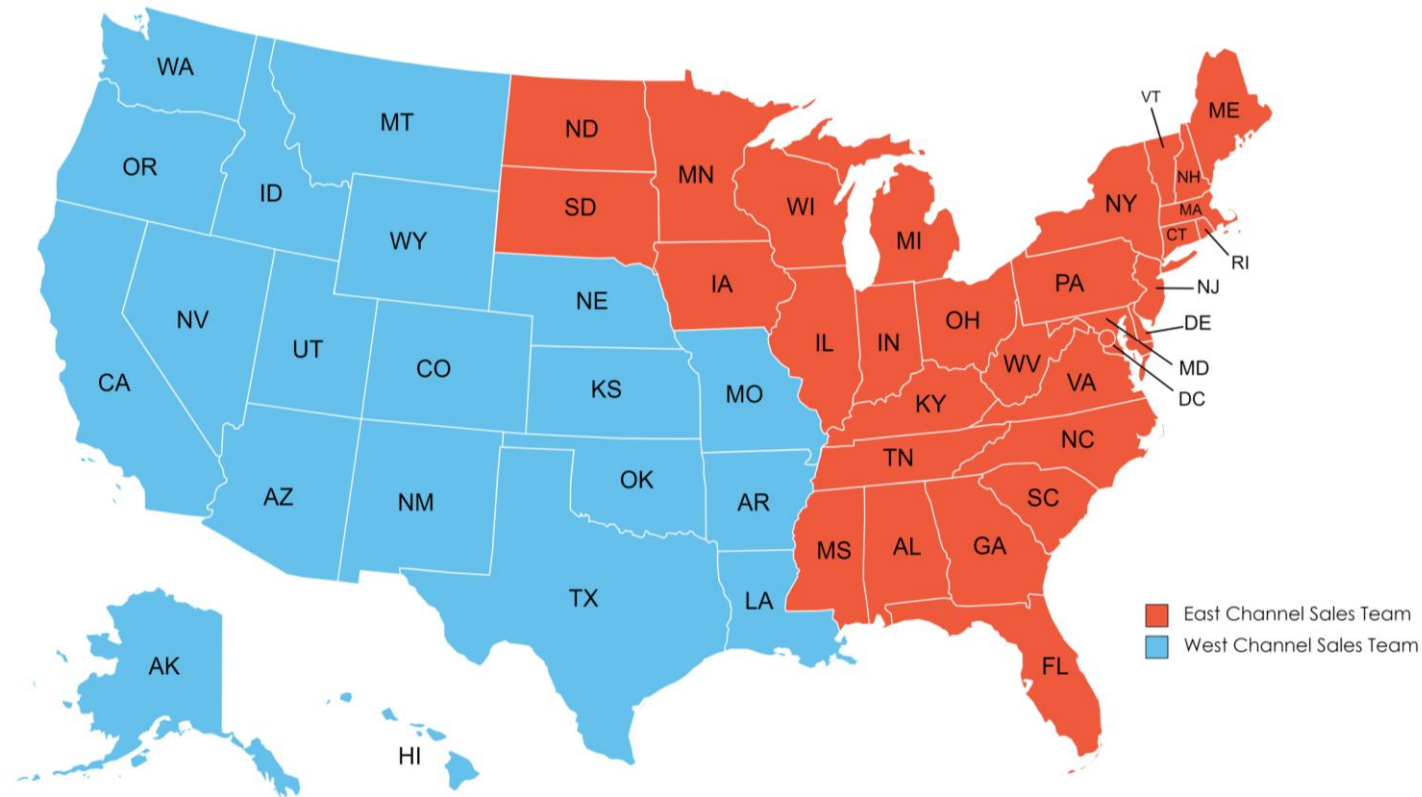

Fusion Connect Channel Support Team

Terry Corder
Senior Director, Solutions Engineering
terry.corder@fusionconnect.com
(502) 213-7727

Staci Corbett
Senior Manager, Channel Marketing
staci.corbett@fusionconnect.com
(470) 222-2856

Jennifer Redmond
Director, Channel Operations
jennifer.redmond@fusionconnect.com
(812) 542-5698

Solutions Engineering

Joel Thomas
Principal Solutions Engineer
West Region
joel.thomas@fusionconnect.com
(925) 201-2506

Jorge Rosado
Principal Solutions Engineer
Southeast Region
jorge.rosado@fusionconnect.com
(404) 442-0711

Matt Purcell
Principal Solutions Engineer
Northeast Region
Matthew.purcell@fusionconnect.com
(470) 719-0247

Andrew McManus
Microsoft Solutions Engineering Specialist
National
andrew.mcmanus@fusionconnect.com
(636) 634-1175

Channel Operations

Aubrie Valle
Partner Experience Manager
aubrie.valle@fusionconnect.com
(470) 567-7859

Holly Hanners
Partner Experience Manager
holly.hanners@fusionconnect.com
(706) 590-1011

Jessica Brown
Channel Support Administrator
channelsupport@fusionconnect.com
(925) 201-2569

Sales.Support@fusionconnect.com – For trouble ticket assistance, order status updates, billing inquiries, escalation requests, and commission inquiries
Channelsupport@fusionconnect.com – For TSD reporting, new partner registration, contract inquiries, general channel program assistance
Channelquotes@fusionconnect.com – For partner quotes