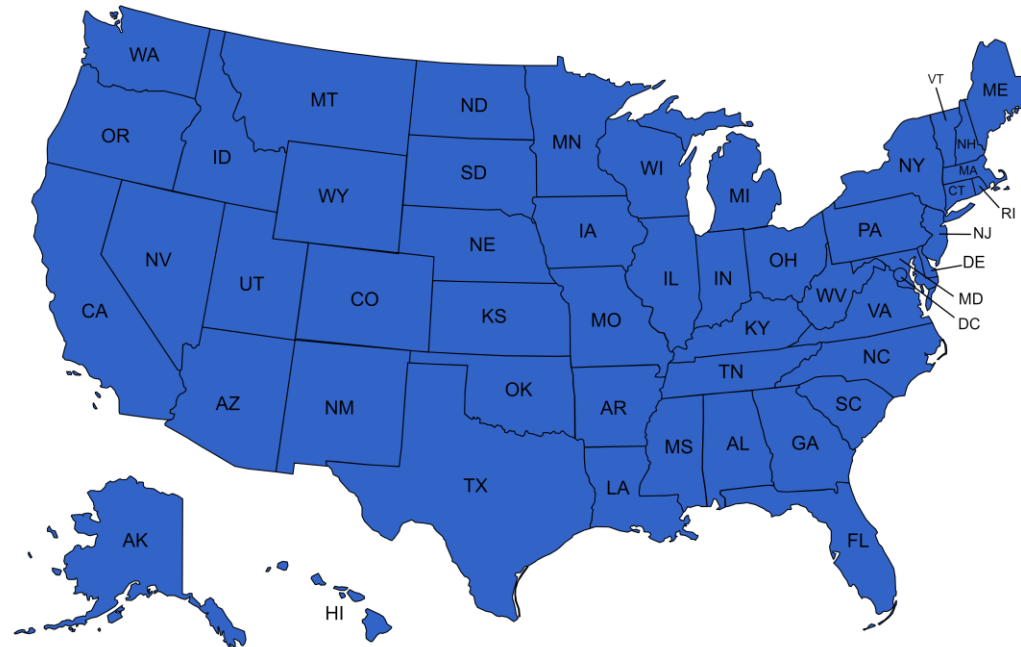

Fusion Connect Strategic Alliance Channel Sales and TSD Team

Shelby Cooper

VP, Strategic Sales

shelby.cooper@fusionconnect.com

(720) 938-4902

Reid Schmitt

Senior Director, Strategic Channel Sales

Reid.Schmitt@fusionconnect.com

(480)203-8330

Samantha Batzel

Strategic Sales Manager

samantha.batzel@fusionconnect.com

(513) 809-1918

Bob White

Strategic Sales Manager

robert.white@fusionconnect.com

(603) 451-1518

Kyle Nisenson

Director, Strategic Alliances

Kyle.Nisenson@fusionconnect.com

(303) 588-8516

Walt Daumler

TSD Manager

Walt.daumler@fusionconnect.com