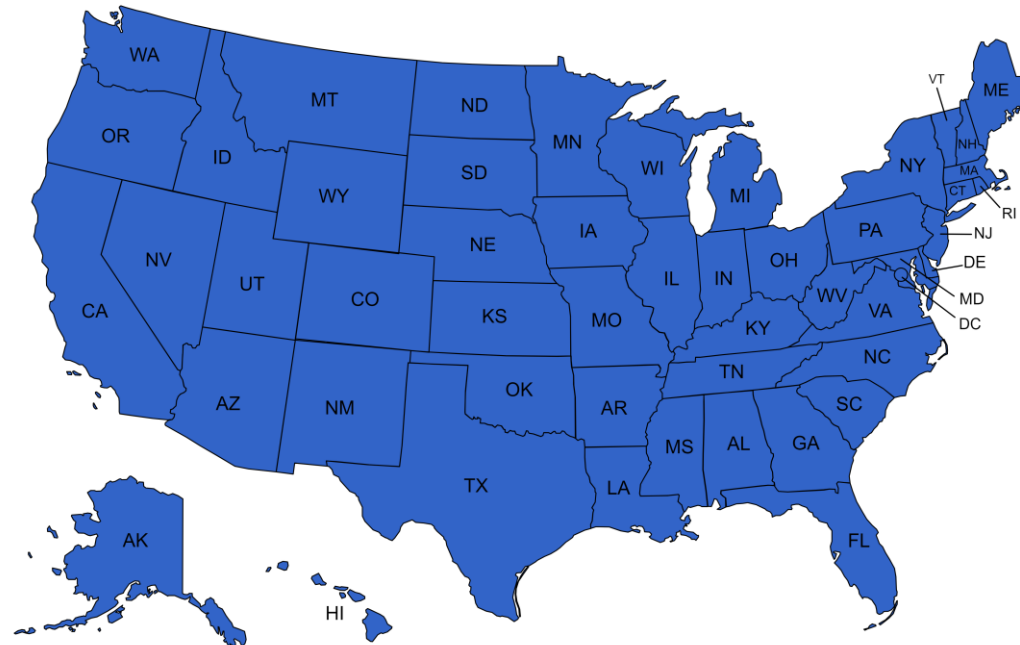

Fusion Connect Channel Support Team

Terry Corder
VP, Cloud Solutions
terry.corder@fusionconnect.com
(502) 213-7727

Staci Corbett
Senior Manager, Channel Marketing
staci.corbett@fusionconnect.com
(470) 222-2856

Jennifer Redmond
Director, Sales Operations
jennifer.redmond@fusionconnect.com
(812) 542-5698

Solutions Engineering

Jorge Rosado
Principal Cloud Solutions Architect
jorge.rosado@fusionconnect.com
(404) 442-0711

Matt Purcell
Principal Cloud Solutions Architect
matthew.purcell@fusionconnect.com
(470) 719-0247

Jace Shadow
Sr. Cloud Solutions Architect
jace.shadow@fusionconnect.com
(470) 857-7062

Andrew McManus
Microsoft Overlay Engineer
andrew.mcmanus@fusionconnect.com
(636) 634-1175

Channel Operations

Holly Hanners
Partner Experience and Support
holly.hanners@fusionconnect.com
(706) 590-1011

Jessica Brown
Channel Support Administrator
channelsupport@fusionconnect.com
(925) 201-2569

Sales.Support@fusionconnect.com – For trouble ticket assistance, order status updates, billing inquiries, escalation requests, and commission inquiries
Channelsupport@fusionconnect.com – For TSD reporting, new partner registration, contract inquiries, general channel program assistance
Channelquotes@fusionconnect.com – For partner quotes